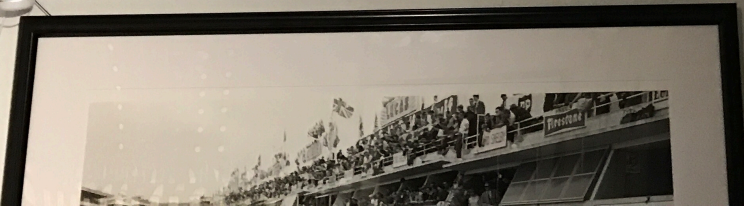

1940's tax photo
249 West 13th Street

618 - 64 M

Store sign

249 West 13th Street

249 West 13th Street

Closeup of light over main entry door

Closeup of light over store entry door

Closeup of light over store window

UPCOMING
TASTINGS
4 TO 6
AMA FROM
WINES
S FANTASTIC
CTIONS FROM
TUGAL

Save

Add to Cart

Features

- Beveled glass
- UL listed for wet location
- Cast aluminum construction
- Catanzaro collection
- Bottom is open so that bulb can be easily replaced