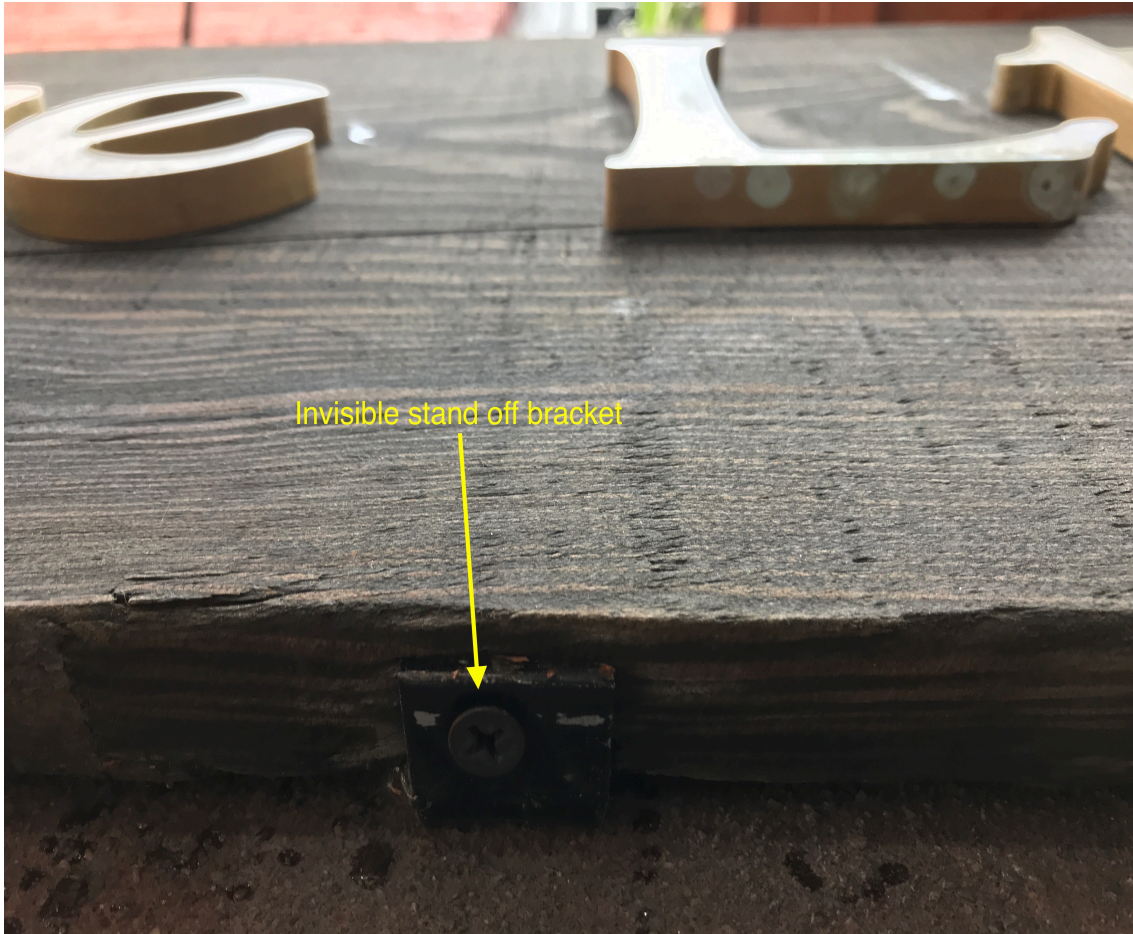

1940's tax photo
249 West 13th Street

618 - 64 M

Store sign

249 West 13th Street

249 West 13th Street

Closeup of light over main entry door

Closeup of light over store entry door

Closeup of light over store window

UPCOMING
TASTINGS
4 TO 6
AMA FROM
WINES
S FANTASTIC
CTIONS FROM
TUGAL

Save

Add to Cart

Features

- Beveled glass
- UL listed for wet location
- Cast aluminum construction
- Catanzaro collection
- Bottom is open so that bulb can be easily replaced